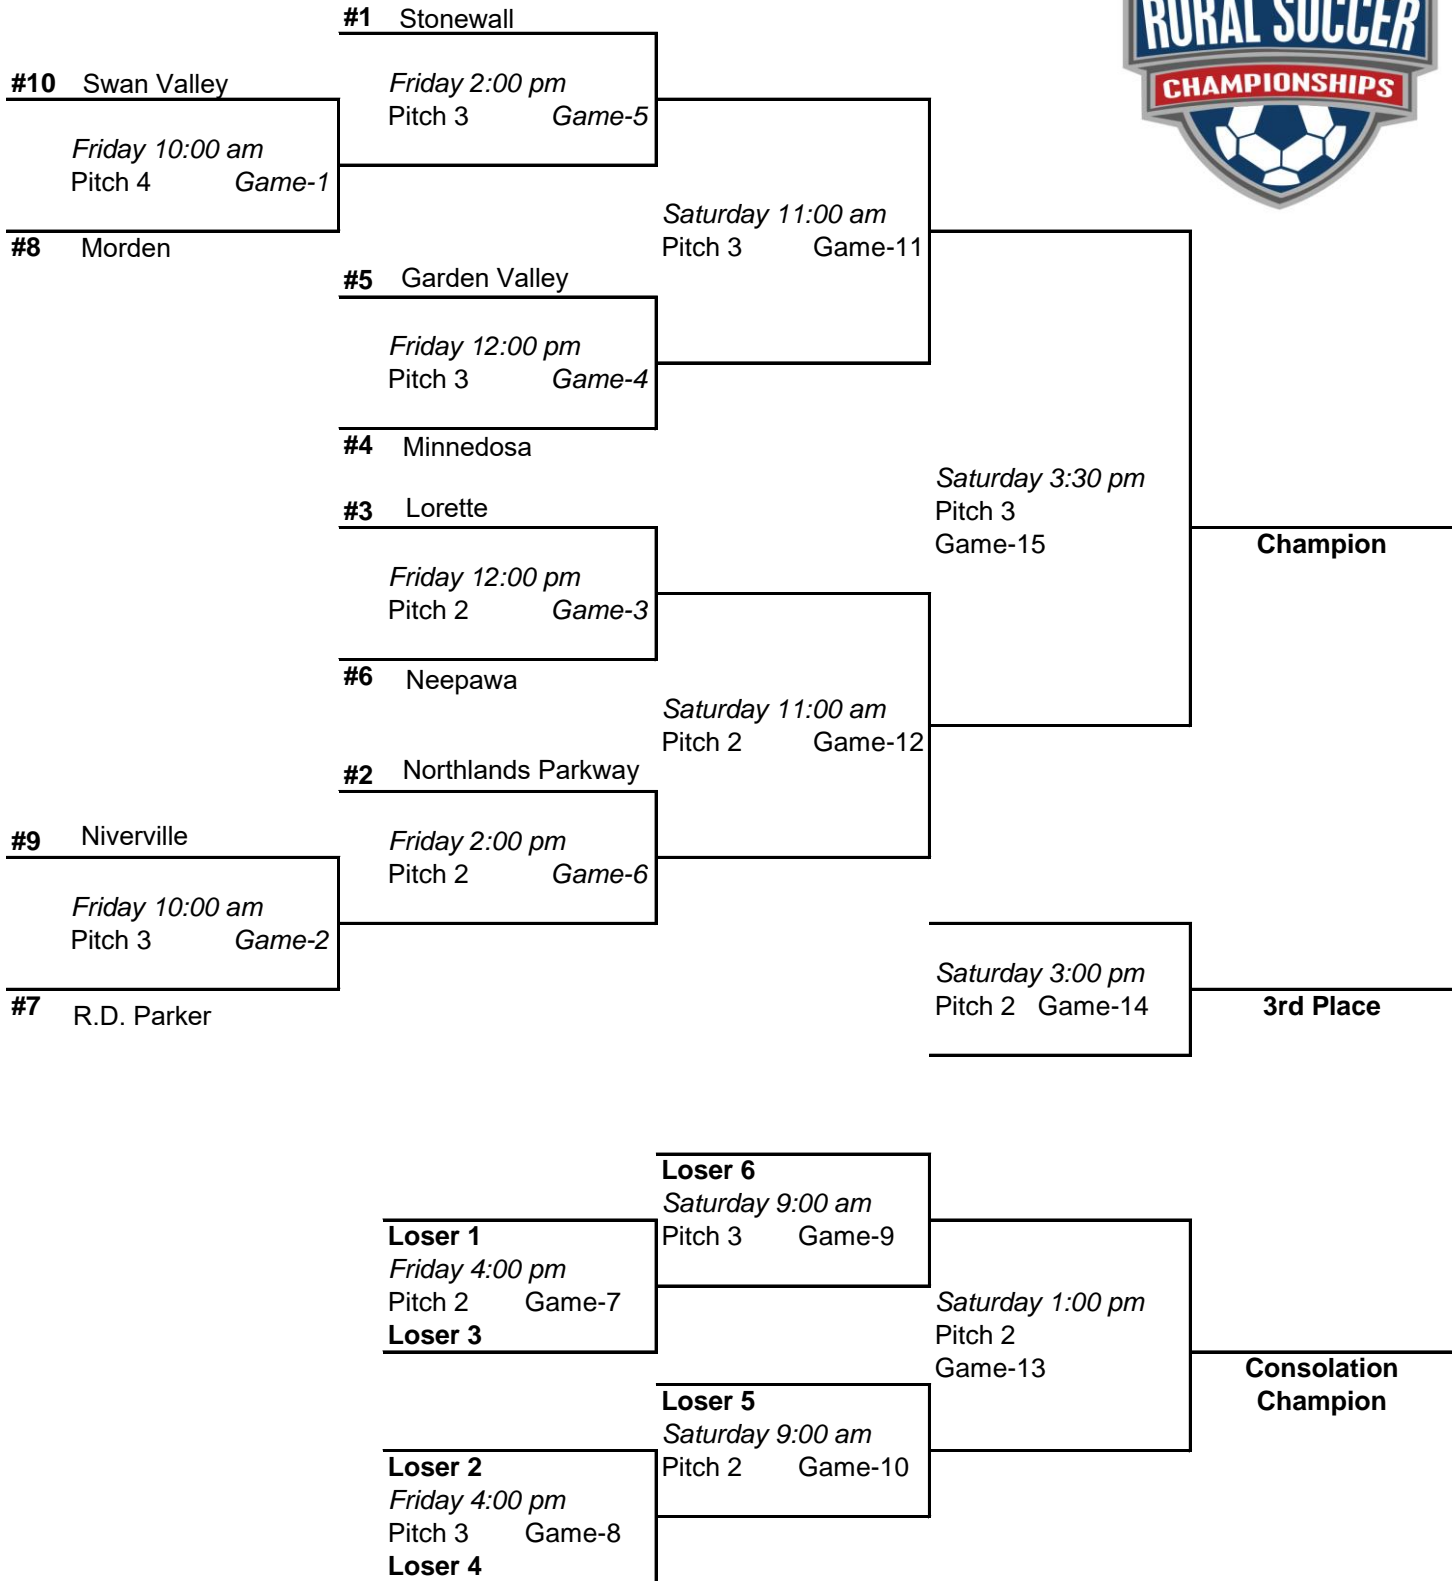

## Swan Valley Regional Secondary school - October 12 & 13, 2018

**Pitches:** #1,2,3 at the Rotary Soccer Complex      #4 is at the Swan Valley Regional School

**Banquet** - Friday October 12, 7:00pm - at the Swan Valley Regional School Gymnasium

**Same Colour Jerseys:** Each team is asked to bring a second set of jersey's or pinnies. Should both teams have the same colour, the team seeded lower will be asked to wear the alternate set.